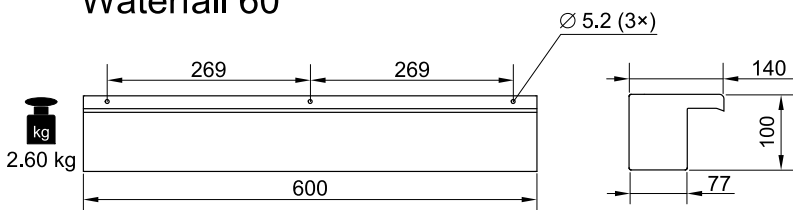

Waterfall 30/60/90 Waterfall XL 30/60/90

EN Operating instructions

Waterfall 30/60/90

WFL0005

Waterfall 30

Waterfall 60

Waterfall 90

WFL0007

Waterfall XL 30/60/90

Waterfall XL 30

2.00 kg

Ø 5.2 (2×)

240

300

200

77

100

Waterfall XL 60

3.10 kg

Ø 5.2 (3×)

269

269

600

200

77

100

Waterfall XL 90

6.60 kg

Ø 5.2 (3×)

419

419

900