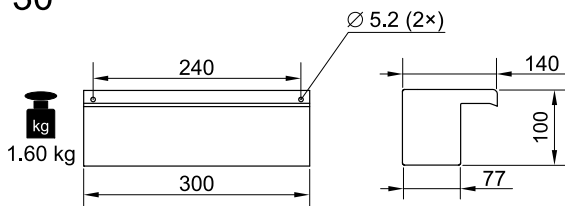

Waterfall 30/60/90 Waterfall XL 30/60/90

EN Operating instructions

Waterfall 30/60/90

WFL0005

Waterfall 30

Waterfall 60

Waterfall 90

WFL0007

Waterfall XL 30/60/90

Waterfall XL 30

2.00 kg

Ø 5.2 (2×)

240

300

200

77

100

Waterfall XL 60

3.10 kg

Ø 5.2 (3×)

269

269

600

200

77

100

Waterfall XL 90

6.60 kg

Ø 5.2 (3×)

419

419

900