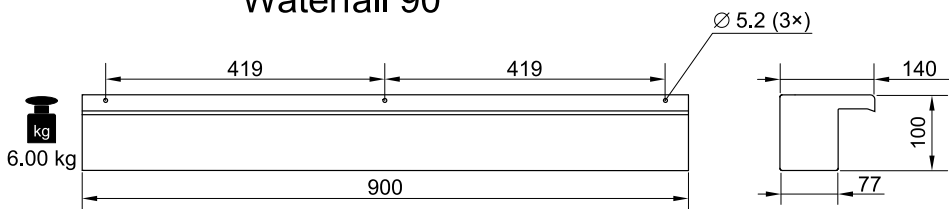

Waterfall 30/60/90 Waterfall XL 30/60/90

EN Operating instructions

Waterfall 30/60/90

WFL0005

Waterfall 30

Waterfall 60

Waterfall 90

WFL0007

Waterfall XL 30/60/90

Waterfall XL 30

2.00 kg

Ø 5.2 (2×)

240

300

200

77

100

Waterfall XL 60

3.10 kg

Ø 5.2 (3×)

269

269

600

200

77

100

Waterfall XL 90

6.60 kg

Ø 5.2 (3×)

419

419

900